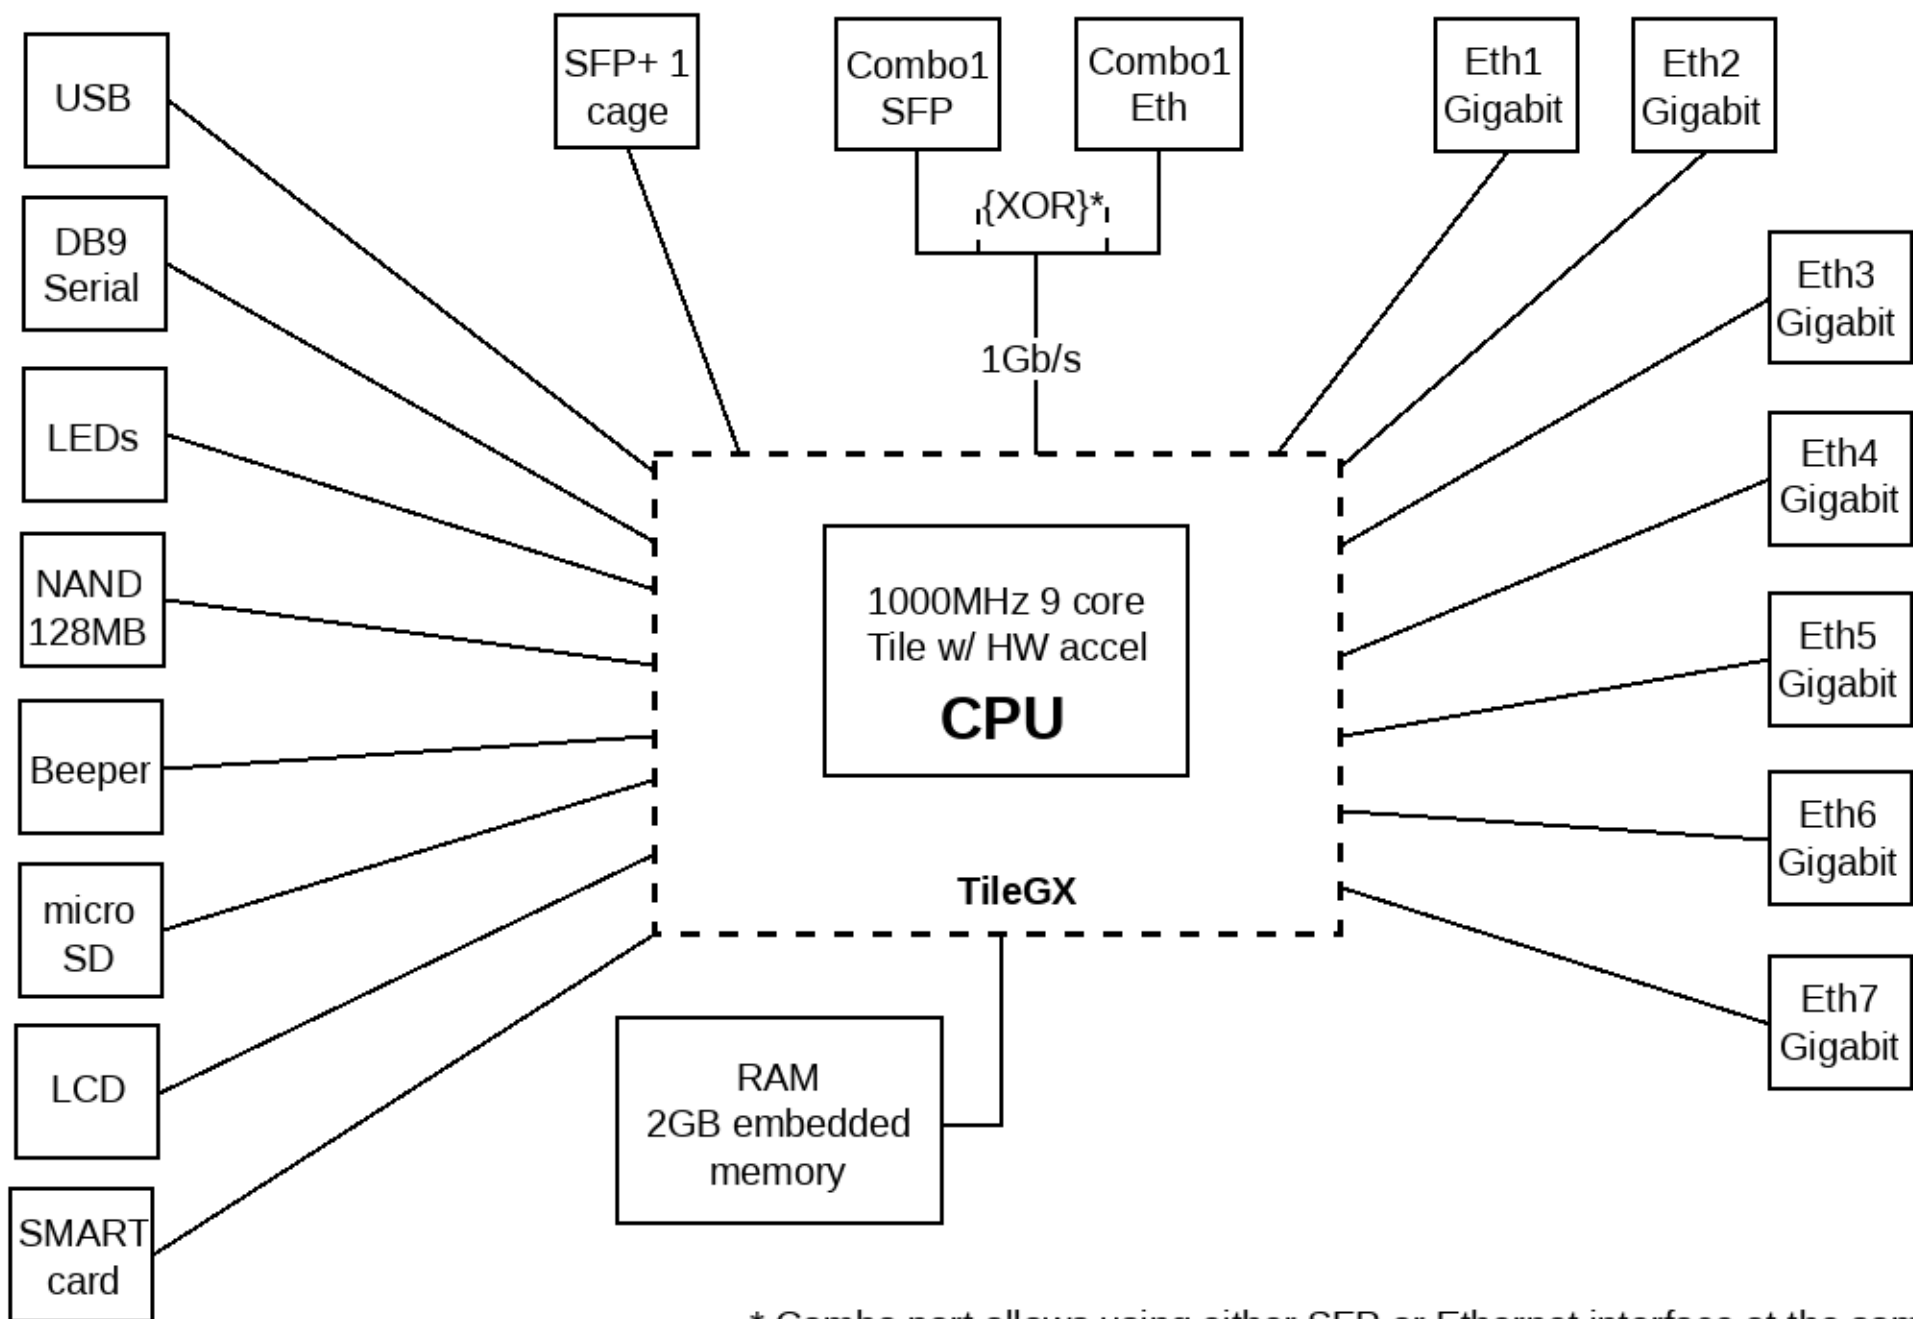

CCR1009-7G-1C-1S+PC

* Combo port allows using either SFP or Ethernet interface at the same time